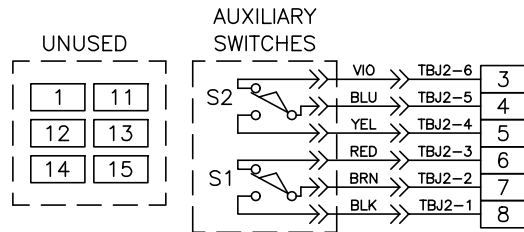

NOTE:

1. FIELD WIRING TERMINAL: #

TERMINAL CONNECTIONS FOR REMOTE CONTROL:

EXTEND	120VAC EXTEND TO NEUTRAL
RETRACT	120VAC RETRACT TO NEUTRAL
STOP	NONE

17-4203-02o A

SIZE:
A

HAROLD BECK & SONS INC

NEWTOWN INDUSTRIAL COMMONS NEWTOWN, PENNSYLVANIA 18940 USA

TITLE:

WIRING DIAGRAM GROUP 42-XX3
120 VOLT 2 AUX SWITCHES

THIS DOCUMENT IS A COPY AND IS NOT THE SOURCE DOCUMENT. INFORMATION IS SUBJECT TO CHANGE WITHOUT NOTICE. THE INFORMATION CONTAINED HEREIN IS COPYRIGHTED BY HAROLD BECK AND SONS, INC. CHANGES TO THE DOCUMENT ARE PROHIBITED. CONTACT A BECK SALES ENGINEER IF A CERTIFIED DRAWING IS REQUIRED.